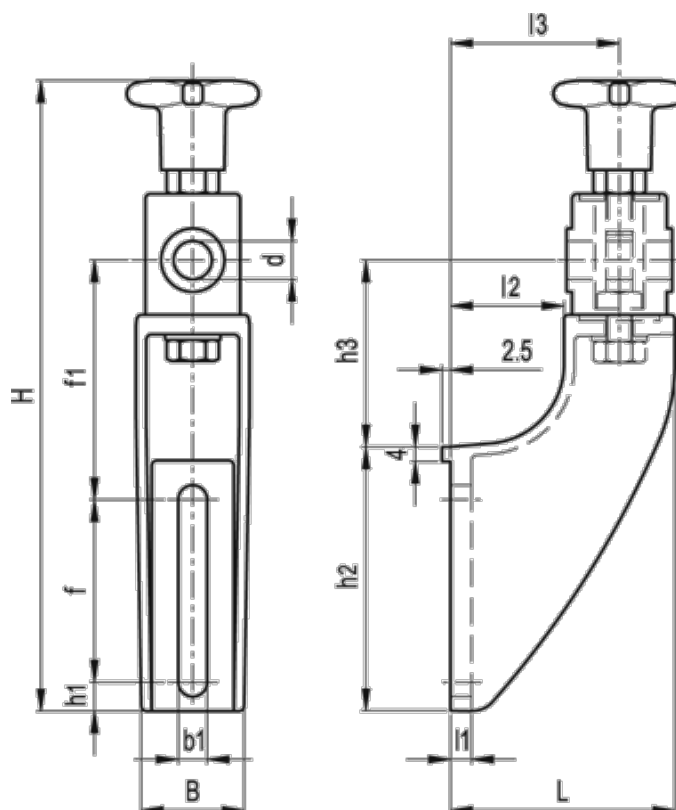

# Data Sheet

Article number: 2310419757

Description: E+G Adjustable guide rail bracket  
SPR.V-16-A

## Measures

B = 37	h3 = 60
b1 = 11	L = 70
d = 16	l1 = 8
f = 42	l2 = 30
f1 = 78	l3 = 50
H = 203	Weight (g) = 245
h1 = 15	
h2 = 76	